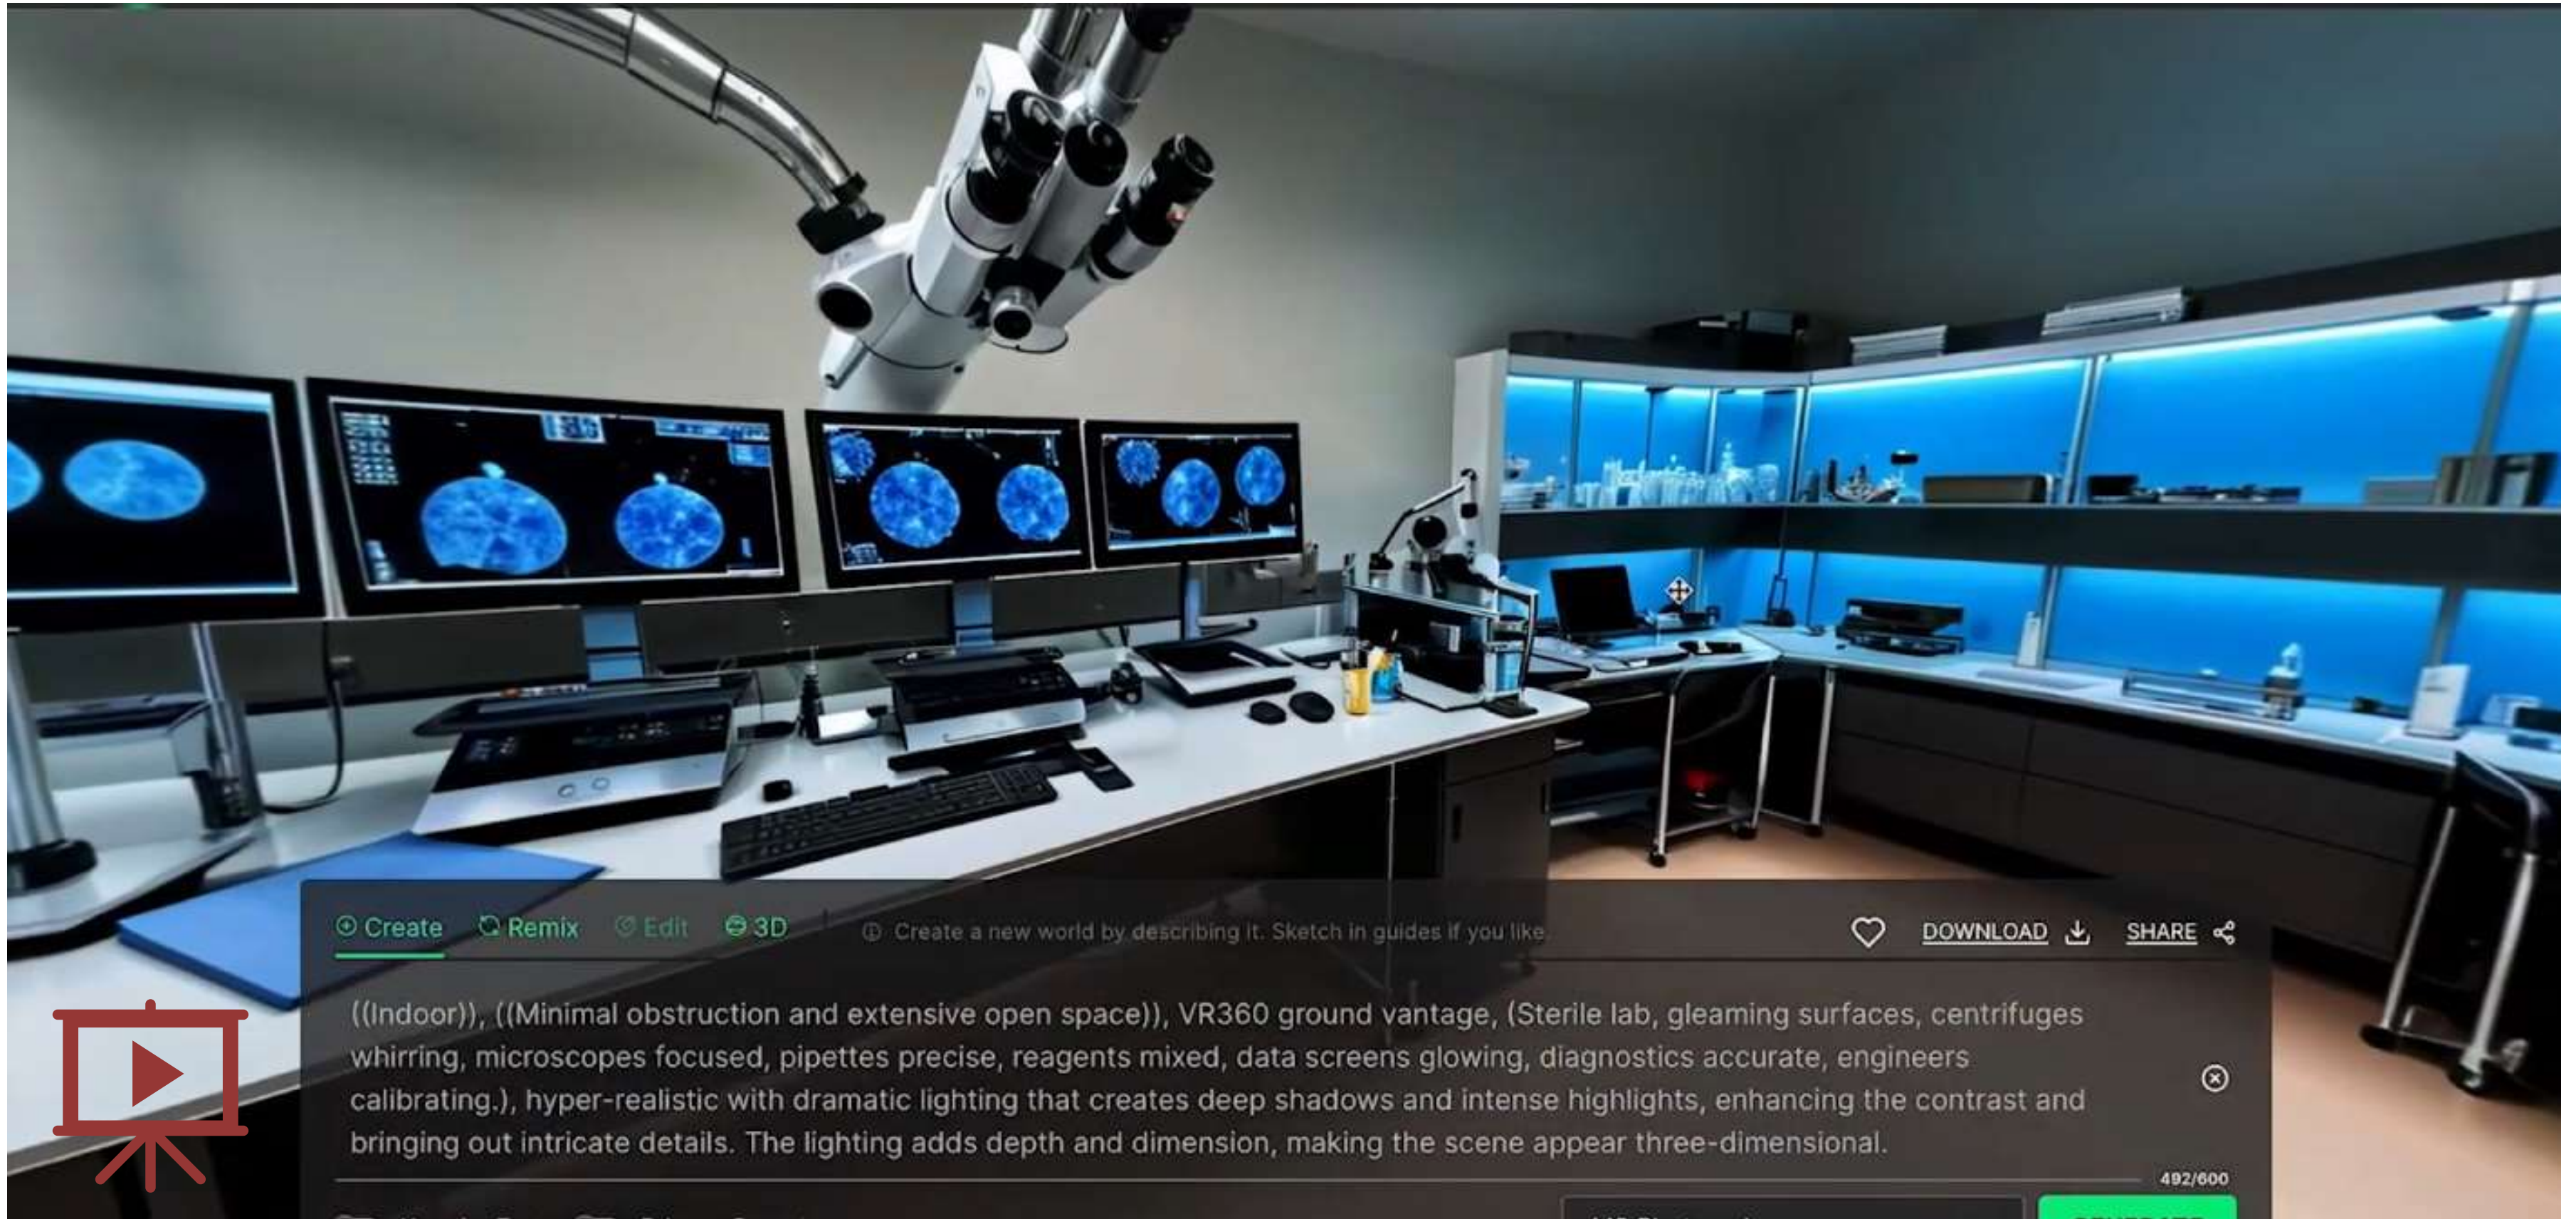

[Create](#) [Remix](#) [Edit](#) [3D](#)

Create a new world by describing it. Sketch in guides if you like.

[DOWNLOAD](#)

[SHARE](#)

((Indoor)), ((Minimal obstruction and extensive open space)), VR360 ground vantage, (Sterile lab, gleaming surfaces, centrifuges whirring, microscopes focused, pipettes precise, reagents mixed, data screens glowing, diagnostics accurate, engineers calibrating.), hyper-realistic with dramatic lighting that creates deep shadows and intense highlights, enhancing the contrast and bringing out intricate details. The lighting adds depth and dimension, making the scene appear three-dimensional.

492/600